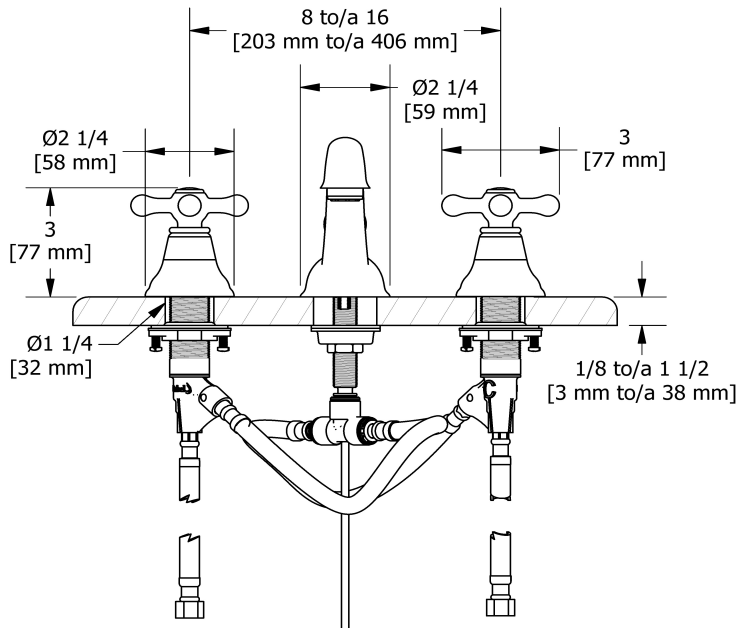

Certifications

- CSA B125.1
- NSF/ANSI standard 61 and 372
- ASME A112.18.1
- CMR248 Approval
- ADA

Sizes, models and finishes may differ from those presented.

Warranty

This Riobel Inc. product you have purchased carries a Limited Lifetime Warranty on the chrome, PVD finish, blacks and all working parts and is guaranteed from the initial purchase date against all manufacturing defects. All other finishes, including plastic components, are guaranteed for one year. All electric and/or electronic parts are covered by a 5-year limited warranty. The warranty offered on our products will be honored only if the installation is performed by a certified master plumber.

Customer Care

Phone (800) 777 - 9762 | Email: customercare@houseofrohl.com | Website: houseofrohl.com/support/contact-us

Consult your local House of Rohl showroom for additional information and specifications. For complete warranty details and a list of showrooms, go to houseofrohl.com