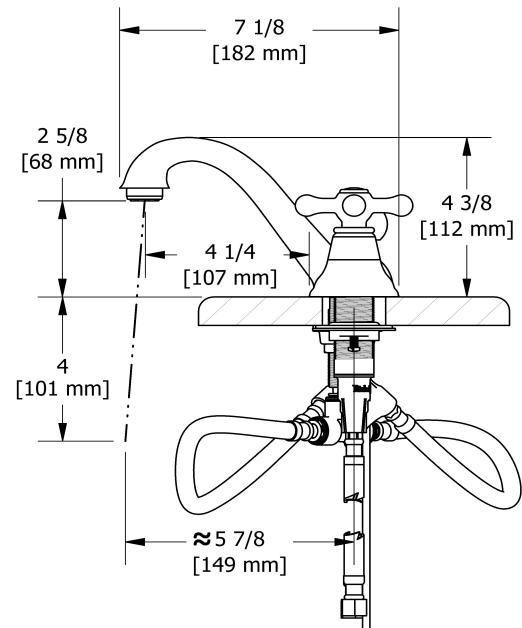

Certifications

- CSA B125.1
- NSF/ANSI standard 61 and 372
- ASME A112.18.1
- CMR248 Approval
- ADA

Sizes, models and finishes may differ from those presented.

Warranty

This Riobel Inc. product you have purchased carries a Limited Lifetime Warranty on the chrome, PVD finish, blacks and all working parts and is guaranteed from the initial purchase date against all manufacturing defects. All other finishes, including plastic components, are guaranteed for one year. All electric and/or electronic parts are covered by a 5-year limited warranty. The warranty offered on our products will be honored only if the installation is performed by a certified master plumber.

Customer Care

Phone (800) 777 - 9762 | Email: customercare@houseofrohl.com | Website: houseofrohl.com/support/contact-us

Consult your local House of Rohl showroom for additional information and specifications. For complete warranty details and a list of showrooms, go to houseofrohl.com